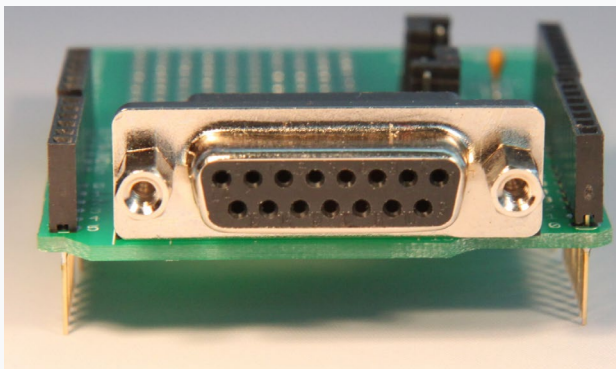

  **Subwoofer** • Orange - Bass speakers

Legacy Ports

Serial & Parallel Connectors

Serial Port (COM)

- 9-pin connector
- Colour: Teal/Cyan
- Serial data transfer
- Use: Old modems, industrial equipment

Parallel Port (LPT)

- 25-pin connector
- Color: Pink/Magenta
- Parallel data transfer
- Use: Old printers, scanners

Game/MIDI Port

Dual-Purpose Connector

DB-15 connector (15 pins) • Color: Yellow/Gold

Game Port: Joysticks and game controllers (1990s gaming)