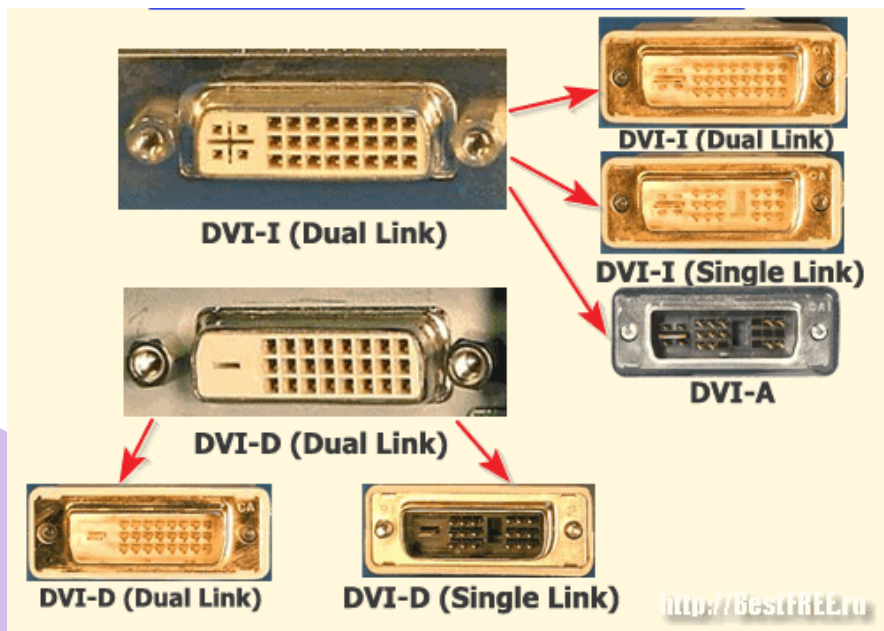

  **Subwoofer** • Orange - Bass speakers

Legacy Ports

Serial & Parallel Connectors

Serial Port (COM)

- 9-pin connector
- Colour: Teal/Cyan
- Serial data transfer
- Use: Old modems, industrial equipment

Parallel Port (LPT)

- 25-pin connector
- Color: Pink/Magenta
- Parallel data transfer
- Use: Old printers, scanners

Game/MIDI Port

Dual-Purpose Connector

DB-15 connector (15 pins) • Color: Yellow/Gold

Game Port: Joysticks and game controllers (1990s gaming)

MIDI Port: Electronic musical instruments, synthesizers

Status: Obsolete - Replaced by USB

DVI Port

Digital Visual Interface (DVI) is a video interface standard that transmits uncompressed digitised video