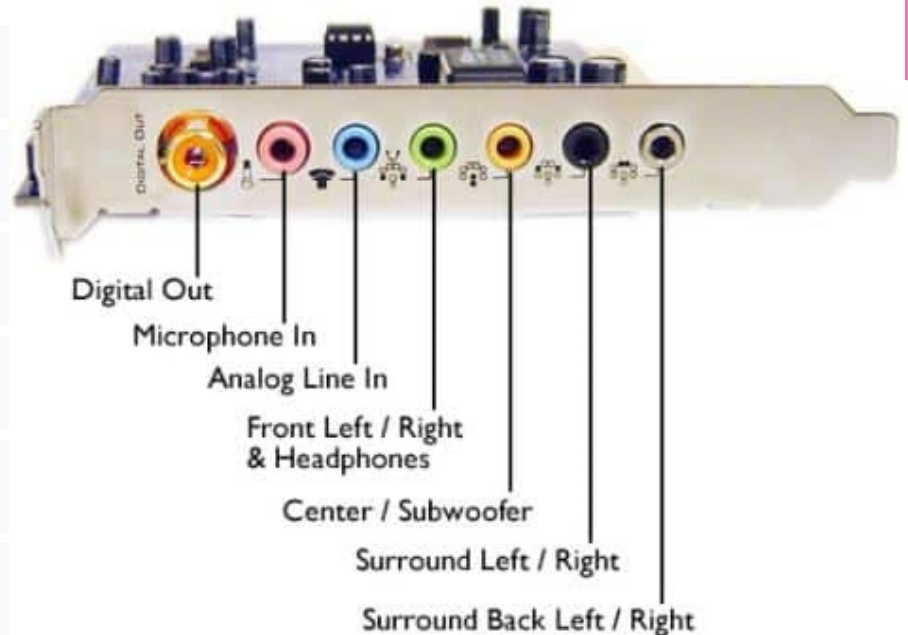

8P8C Connector (commonly called RJ-45)

Speeds: 100 Mbps • 1 Gbps (common) • 10 Gbps • Up to 100 Gbps

Use: Wired network connection - More stable and faster than Wi-Fi

Audio Ports

3.5mm Audio Jacks - Color Coded

  **Microphone** • Pink/Red - Voice recording

  **Line In** • Light Blue - Audio input

  **Speakers** • Green - Audio output

  **Line Out** • Yellow - External amplifiers

  **Surround** • Black - Rear speakers

  **Subwoofer** • Orange - Bass speakers

Legacy Ports

Serial & Parallel Connectors

Serial Port (COM)

- 9-pin connector
- Colour: Teal/Cyan
- Serial data transfer
- Use: Old modems, industrial equipment

Parallel Port (LPT)

- 25-pin connector
- Color: Pink/Magenta
- Parallel data transfer
- Use: Old printers, scanners

Game/MIDI Port

Dual-Purpose Connector

DB-15 connector (15 pins) • Color: Yellow/Gold

Game Port: Joysticks and game controllers (1990s gaming)