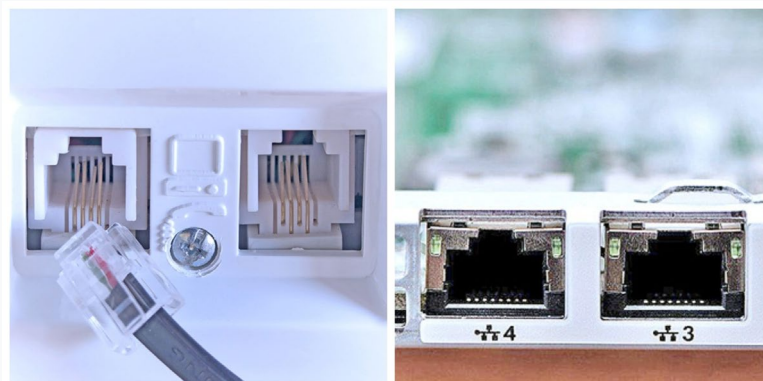

Modern Video Ports

HDMI

Plug (Male)	Socket (Female)	Name
		Type A 13.9mm x 4.45mm
		Type C (Mini HDMI) 10.42mm x 2.42mm
		Type D (Micro HDMI) 6.4mm x 2.8mm

- Transmits both digital audio and video
- Supports up to 8K resolution
- Features HDR (High Dynamic Range)
- Most common on TVs, monitors, and consumer electronics

DisplayPort

- Digital audio and video transmission
- Supports up to 8K resolution
- Can Daisy-chain multiple monitors
- Preferred for PC gaming and professional displays

Ethernet LAN Port

RJ-45 Network Connector